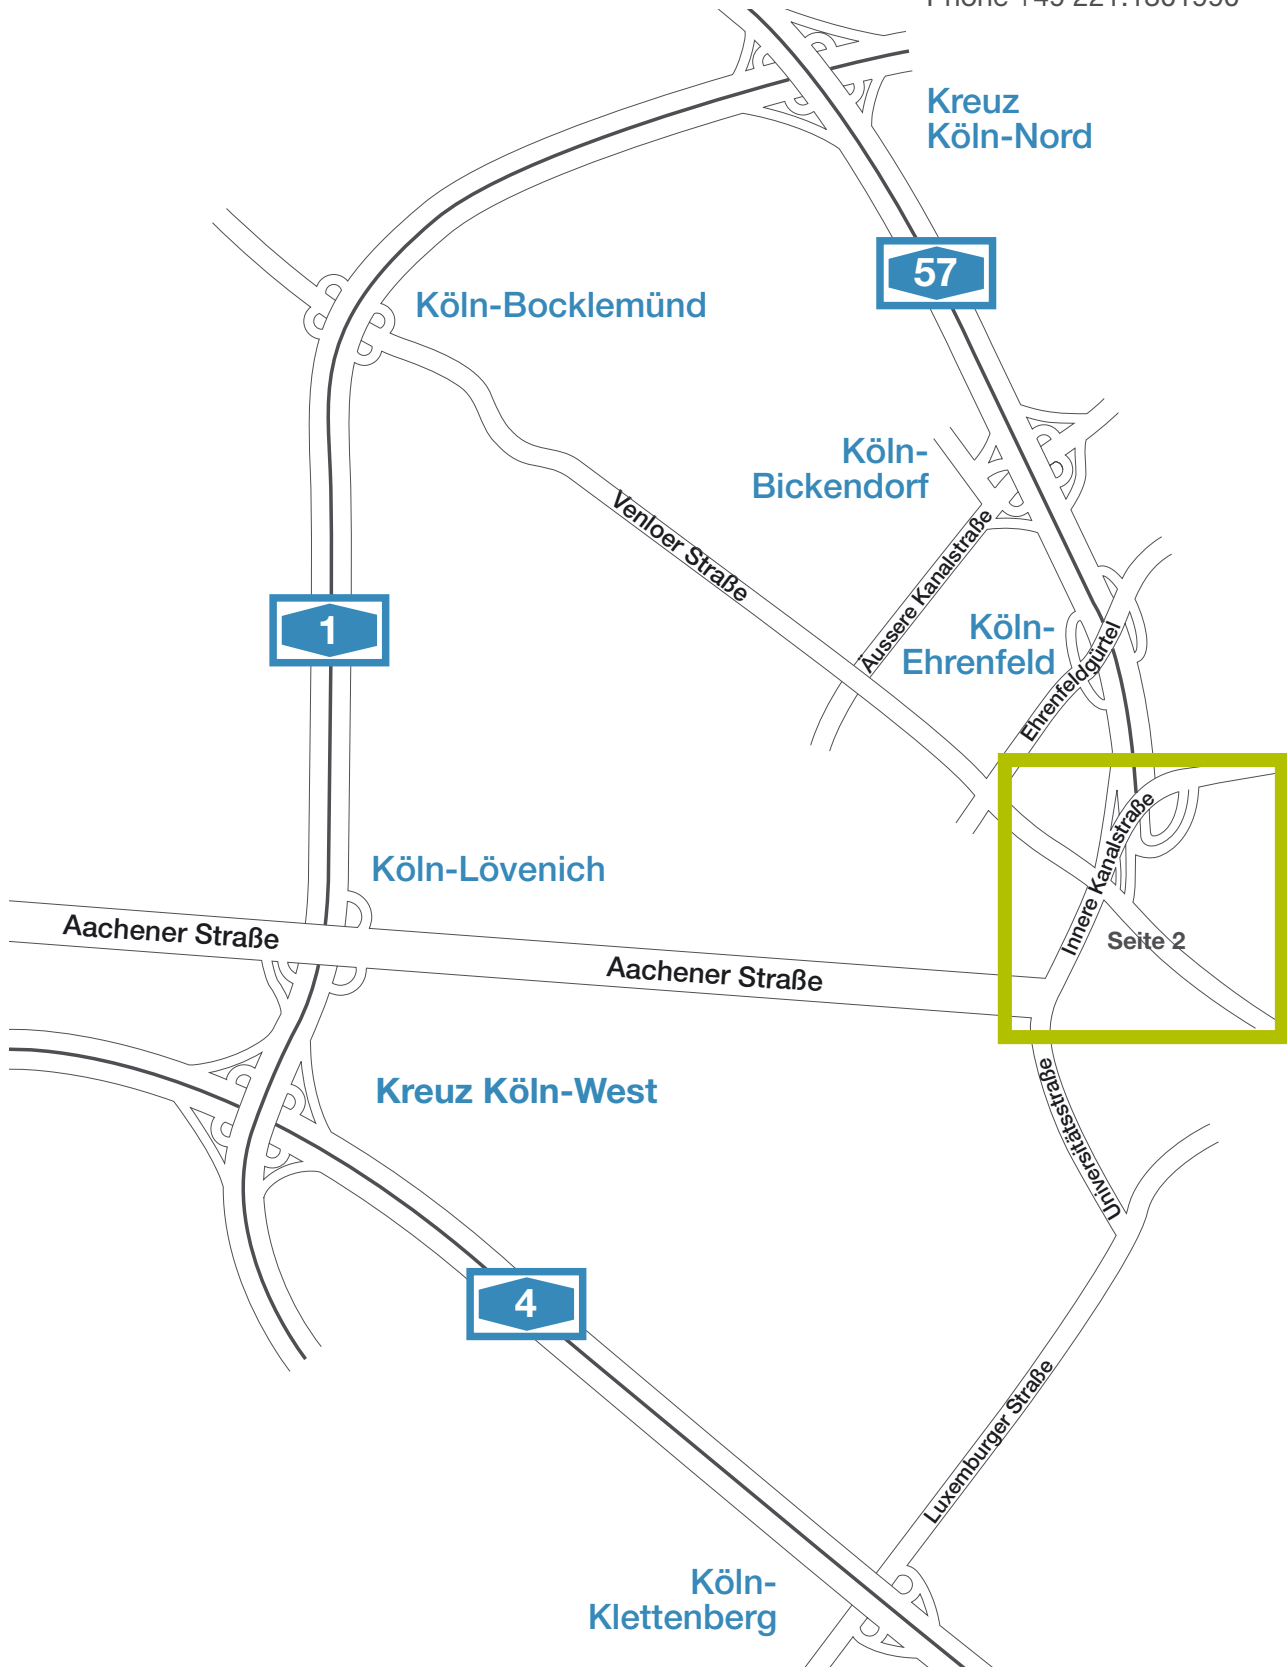

HIGHWAY JUNCTION

Please also see map of city center on page 2.

Barbara Hunz

Personalmanagement GmbH

Hansaring 8

50670 Köln

Phone +49 221.1301990

CITY CENTER